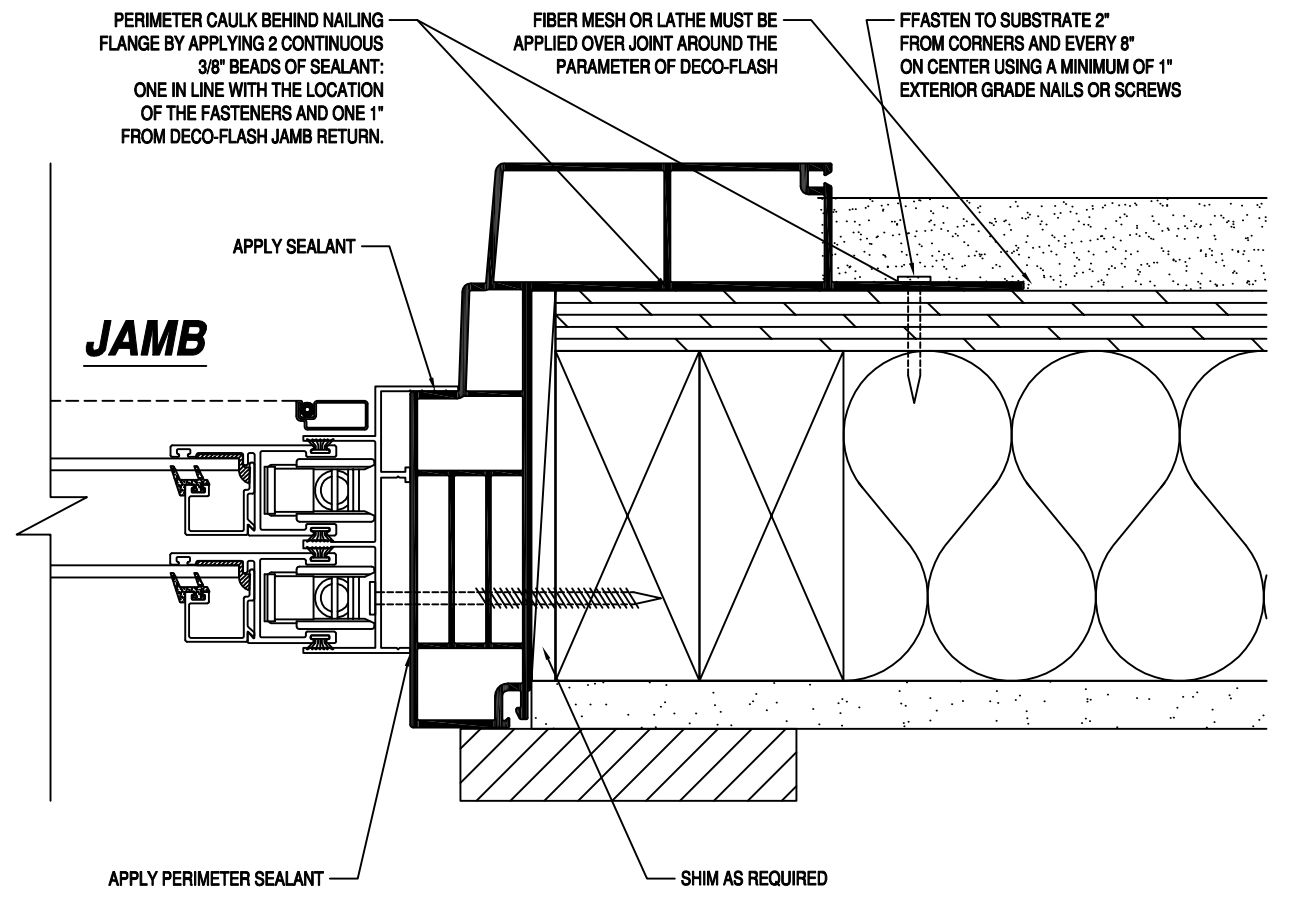

TOLERANCES		CUSTOMER:			
X.XX ± 0.015		DECO-FLASH			
X.XXX ± 0.010		PART:			
X.XXXX ± 0.005		(MFC45) MASONRY/STUCCO			
<small>DO NOT SCALE DRAWING ALL DIMENSIONS ARE IN INCHES U.O.S.</small>					
SIZE:	COLOUR:	MATERIAL:	AREA:	TOOL NO.:	DATE:
17x11	VARIOUS	RIGID PVC	- 2	-	10-01-2016
SHEET:	DRAWN BY:	SCALE:	VOLUME:	PART NO.:	DWG NO.:
1 of 1	-	1 : 2	-	MFC45	MFC45/M/S

TOLERANCES X.XX ± 0.015 X.XXX ± 0.010 X.XXXX ± 0.005 <small>DO NOT SCALE DRAWING ALL DIMENSIONS ARE IN INCHES U.S.S.</small>		CUSTOMER: DECO-FLASH			
SIZE: 17x11		COLOUR: VARIOUS		MATERIAL: RIGID PVC	
SHEET: 1 of 1		DRAWN BY: -		SCALE: 1 : 2	
AREA: - 2		TOOL NO.: -		DATE: 10-01-2016	
VOLUME: -		PART NO.: MFC45		DWG NO.: MFC45/F/S	

TOLERANCES X.XX ± 0.015 X.XXX ± 0.010 X.XXXX ± 0.005 <small>DO NOT SCALE DRAWING ALL DIMENSIONS ARE IN INCHES U.S.S.</small>		CUSTOMER: DECO-FLASH			
SIZE: 17x11		COLOUR: VARIOUS	MATERIAL: RIGID PVC	AREA: - 2	TOOL NO.: -
SHEET: 1 of 1	DRAWN BY: -	SCALE: 1 : 2	VOLUME: -	PART NO.: MFC45	DATE: 10-01-2016 DWG NO.: MFC45/F/LS