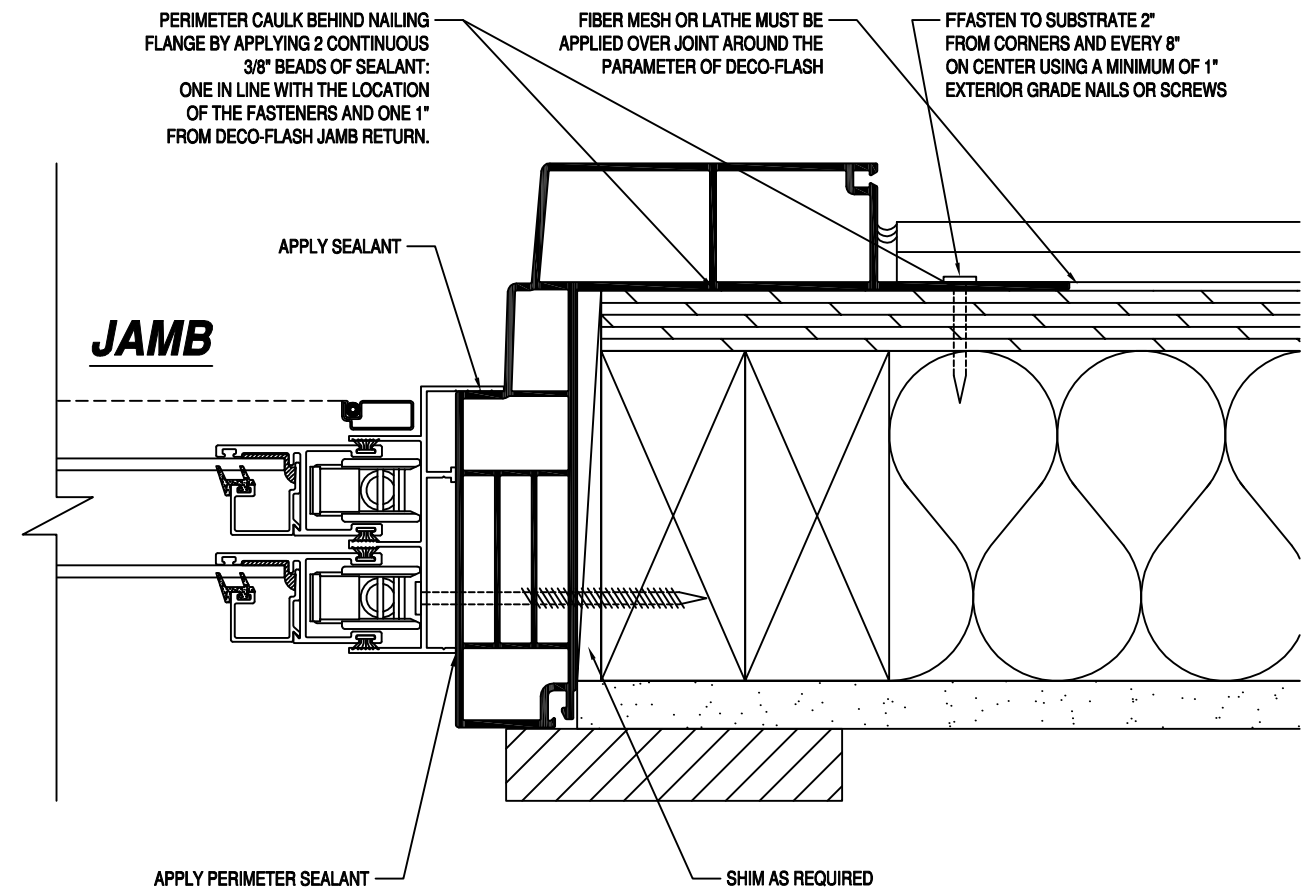

TOLERANCES		CUSTOMER:			
X.XX ± 0.015		DECO-FLASH			
X.XXX ± 0.010		PART:			
X.XXXX ± 0.005		(MFC45) MASONRY/STUCCO			
<small>DO NOT SCALE DRAWING ALL DIMENSIONS ARE IN INCHES U.O.S.</small>					
SIZE:	COLOUR:	MATERIAL:	AREA:	TOOL NO.:	DATE:
17x11	VARIOUS	RIGID PVC	- 2	-	10-01-2016
SHEET:	DRAWN BY:	SCALE:	VOLUME:	PART NO.:	DWG NO.:
1 of 1	-	1 : 2	-	MFC45	MFC45/M/S

TOLERANCES X.XX ± 0.015 X.XXX ± 0.010 X.XXXX ± 0.005 <small>DO NOT SCALE DRAWING ALL DIMENSIONS ARE IN INCHES U.S.S.</small>		CUSTOMER: DECO-FLASH			
SIZE: 17x11		COLOUR: VARIOUS		MATERIAL: RIGID PVC	
SHEET: 1 of 1		DRAWN BY: -		SCALE: 1 : 2	
AREA: - 2		TOOL NO.: -		DATE: 10-01-2016	
VOLUME: -		PART NO.: MFC45		DWG NO.: MFC45/F/S	

TOLERANCES X.XX ± 0.015 X.XXX ± 0.010 X.XXXX ± 0.005 <small>DO NOT SCALE DRAWING ALL DIMENSIONS ARE IN INCHES U.S.S.</small>		CUSTOMER: DECO-FLASH			
SIZE: 17x11		COLOUR: VARIOUS	MATERIAL: RIGID PVC	AREA: - 2	TOOL NO.: -
SHEET: 1 of 1	DRAWN BY: -	SCALE: 1 : 2	VOLUME: -	PART NO.: MFC45	DATE: 10-01-2016 DWG NO.: MFC45/F/LS