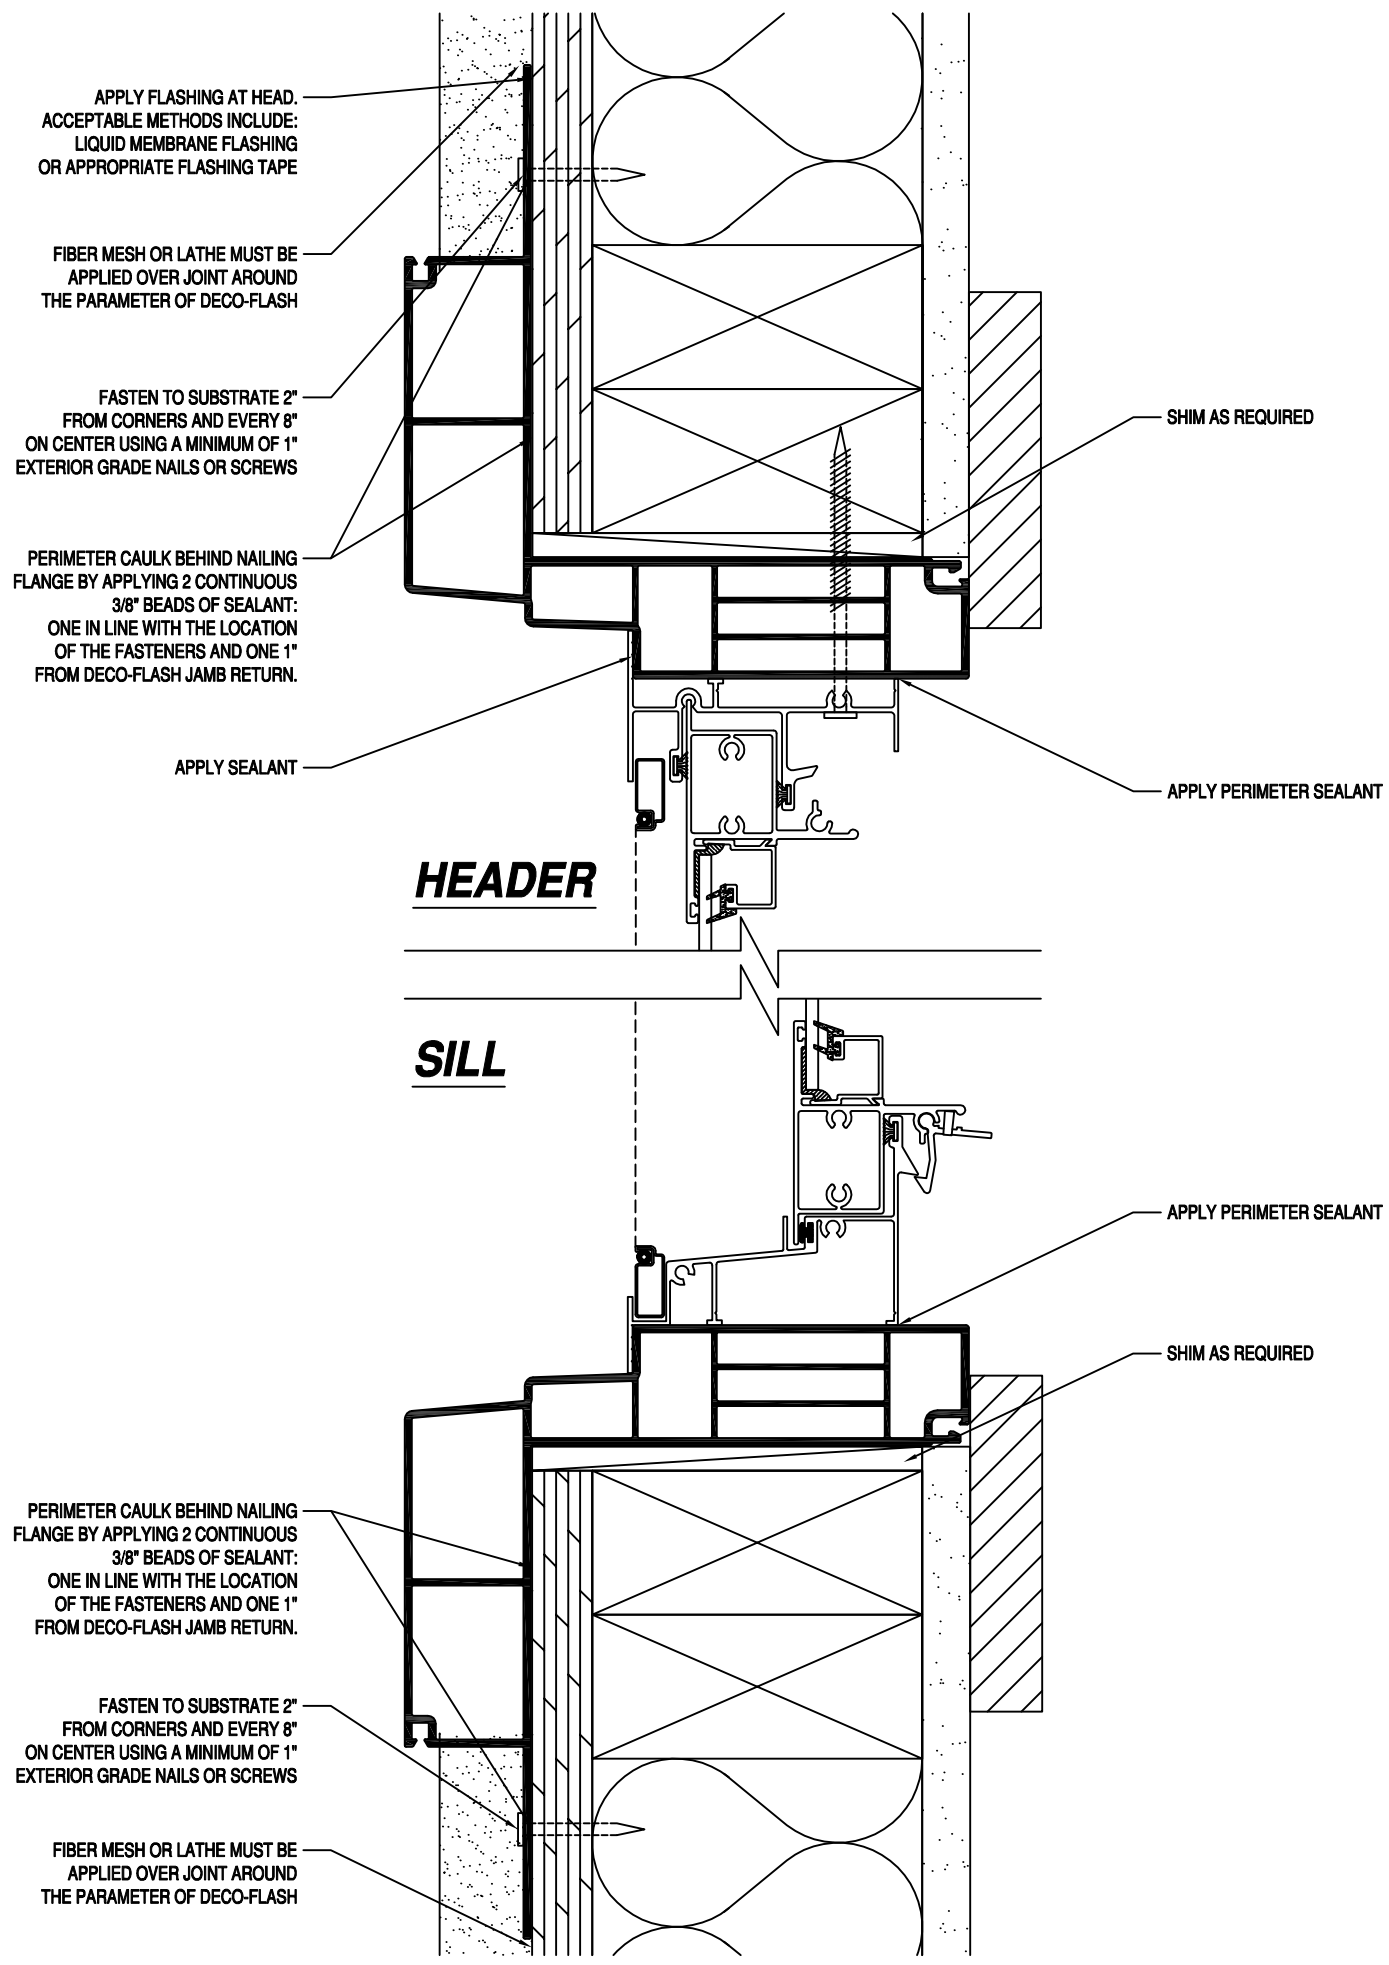

TOLERANCES		CUSTOMER:			
X.XX ± 0.015		DECO-FLASH			
X.XXX ± 0.010		PART:			
X.XXXX ± 0.005		(MFC45) MASONRY/STUCCO			
<small>DO NOT SCALE DRAWING ALL DIMENSIONS ARE IN INCHES U.O.S.</small>					
SIZE:	COLOUR:	MATERIAL:	AREA:	TOOL NO.:	DATE:
17x11	VARIOUS	RIGID PVC	- 2	-	10-01-2016
SHEET:	DRAWN BY:	SCALE:	VOLUME:	PART NO.:	DWG NO.:
1 of 1	-	1 : 2	-	MFC45	MFC45/M/S

TOLERANCES X.XX ± 0.015 X.XXX ± 0.010 X.XXXX ± 0.005 <small>DO NOT SCALE DRAWING ALL DIMENSIONS ARE IN INCHES U.S.S.</small>		CUSTOMER: DECO-FLASH			
SIZE: 17x11		COLOUR: VARIOUS		MATERIAL: RIGID PVC	
SHEET: 1 of 1		DRAWN BY: -		SCALE: 1 : 2	
AREA: - 2		TOOL NO.: -		DATE: 10-01-2016	
VOLUME: -		PART NO.: MFC45		DWG NO.: MFC45/F/S	

TOLERANCES X.XX ± 0.015 X.XXX ± 0.010 X.XXXX ± 0.005 <small>DO NOT SCALE DRAWING ALL DIMENSIONS ARE IN INCHES U.S.S.</small>		CUSTOMER: DECO-FLASH			
SIZE: 17x11		COLOUR: VARIOUS	MATERIAL: RIGID PVC	AREA: - 2	TOOL NO.: -
SHEET: 1 of 1	DRAWN BY: -	SCALE: 1 : 2	VOLUME: -	PART NO.: MFC45	DATE: 10-01-2016 DWG NO.: MFC45/F/LS