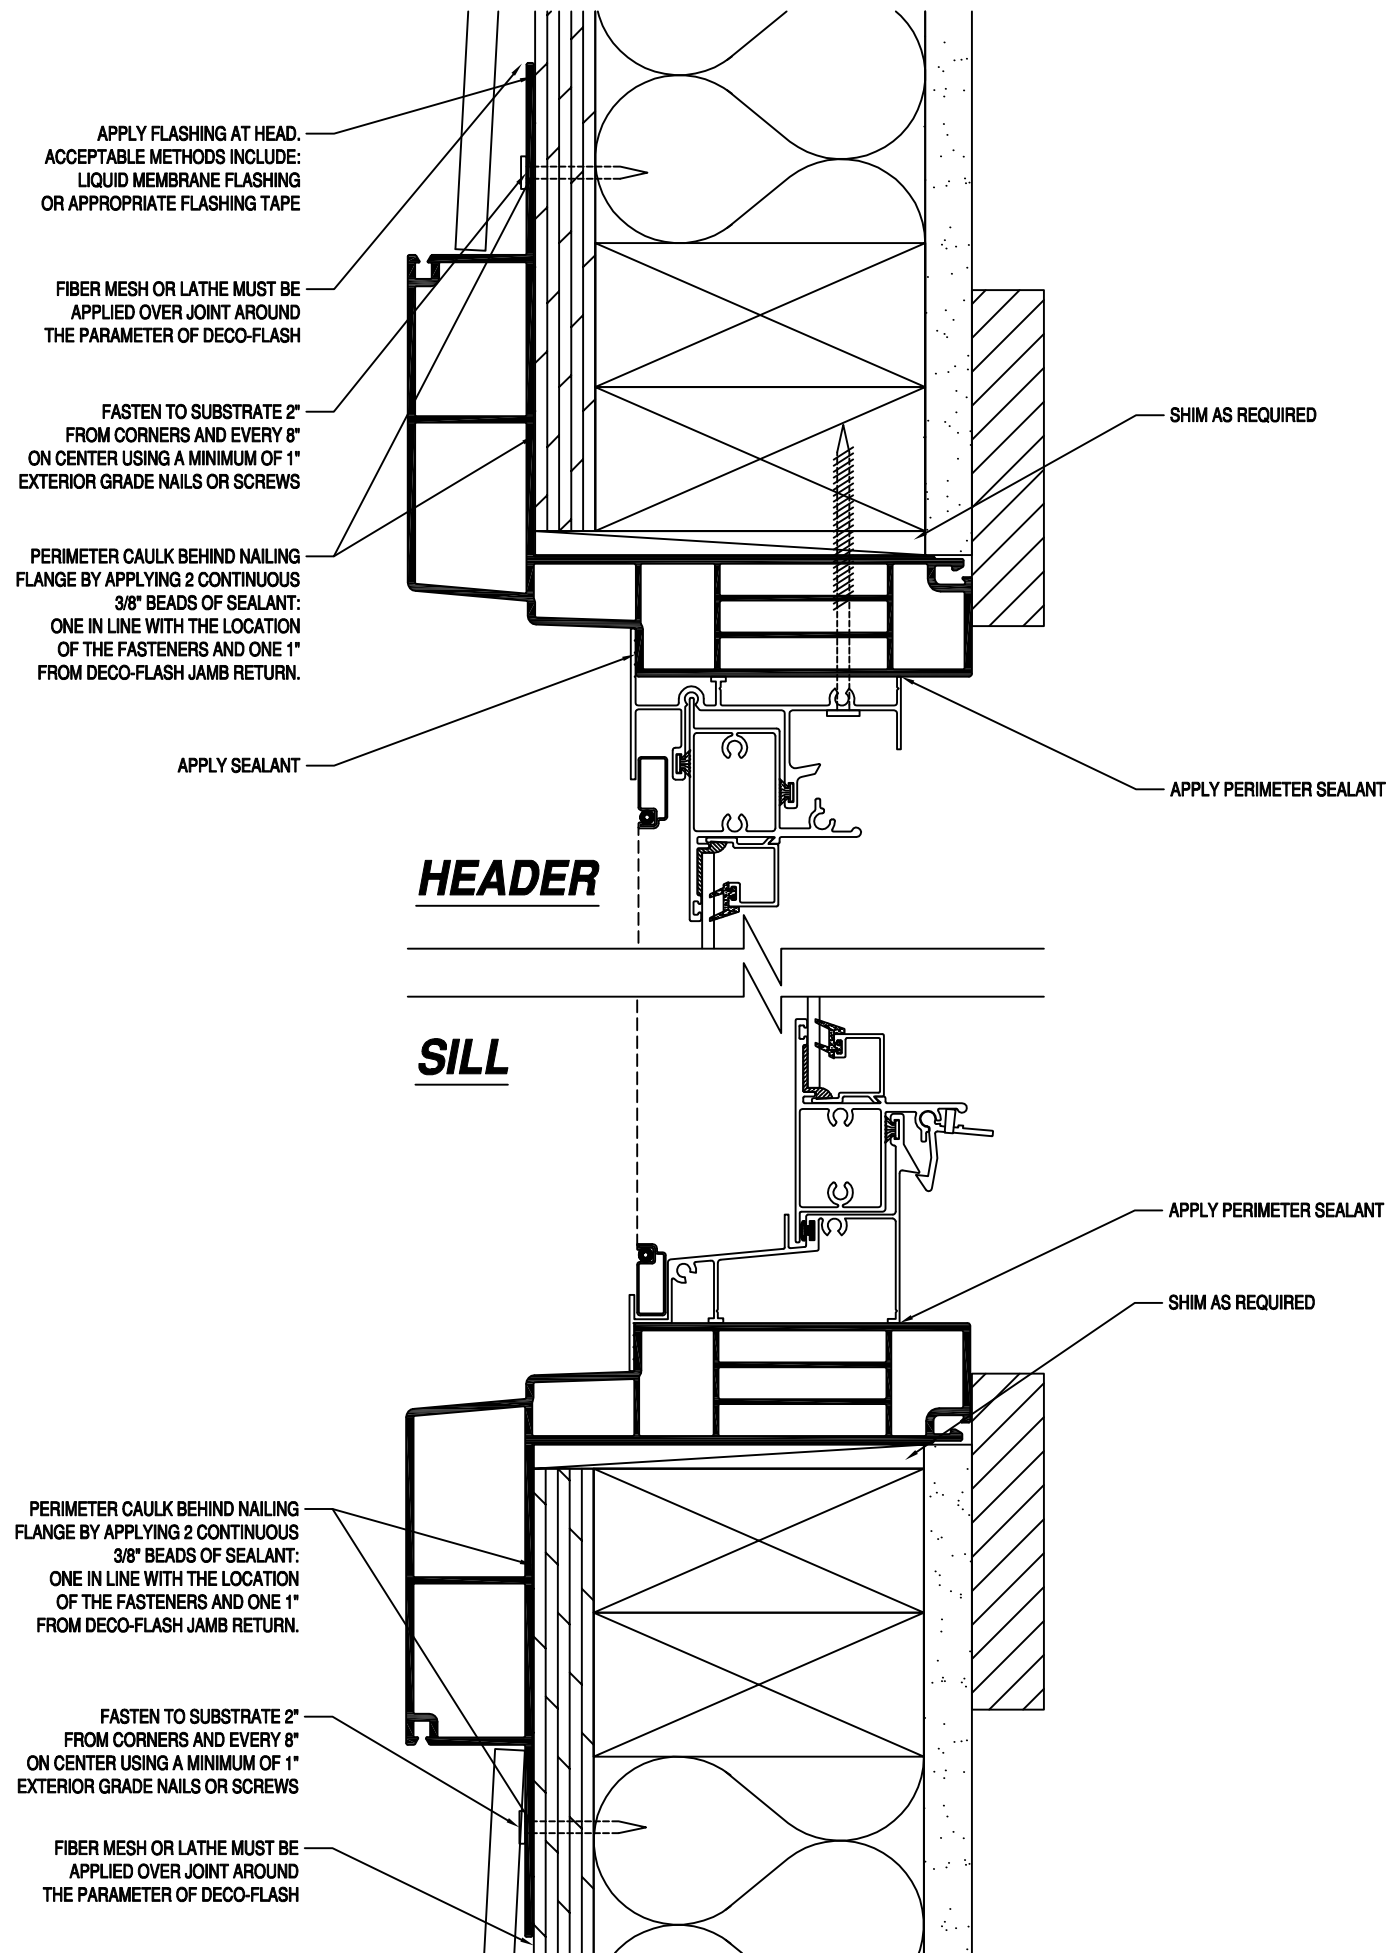

TOLERANCES		CUSTOMER:			
X.XX ± 0.015		DECO-FLASH			
X.XXX ± 0.010		PART:			
X.XXXX ± 0.005		(MFC45) MASONRY/STUCCO			
<small>DO NOT SCALE DRAWING ALL DIMENSIONS ARE IN INCHES U.O.S.</small>					
SIZE:	COLOUR:	MATERIAL:	AREA:	TOOL NO.:	DATE:
17x11	VARIOUS	RIGID PVC	- 2	-	10-01-2016
SHEET:	DRAWN BY:	SCALE:	VOLUME:	PART NO.:	DWG NO.:
1 of 1	-	1 : 2	-	MFC45	MFC45/M/S

TOLERANCES X.XX ± 0.015 X.XXX ± 0.010 X.XXXX ± 0.005 <small>DO NOT SCALE DRAWING ALL DIMENSIONS ARE IN INCHES U.S.S.</small>		CUSTOMER: DECO-FLASH			
SIZE: 17x11		COLOUR: VARIOUS		MATERIAL: RIGID PVC	
SHEET: 1 of 1		DRAWN BY: -		SCALE: 1 : 2	
AREA: - 2		TOOL NO.: -		DATE: 10-01-2016	
VOLUME: -		PART NO.: MFC45		DWG NO.: MFC45/F/S	

TOLERANCES X.XX ± 0.015 X.XXX ± 0.010 X.XXXX ± 0.005 <small>DO NOT SCALE DRAWING ALL DIMENSIONS ARE IN INCHES U.S.S.</small>		CUSTOMER: DECO-FLASH			
SIZE: 17x11		COLOUR: VARIOUS	MATERIAL: RIGID PVC	AREA: - 2	TOOL NO.: -
SHEET: 1 of 1	DRAWN BY: -	SCALE: 1 : 2	VOLUME: -	PART NO.: MFC45	DATE: 10-01-2016 DWG NO.: MFC45/F/LS