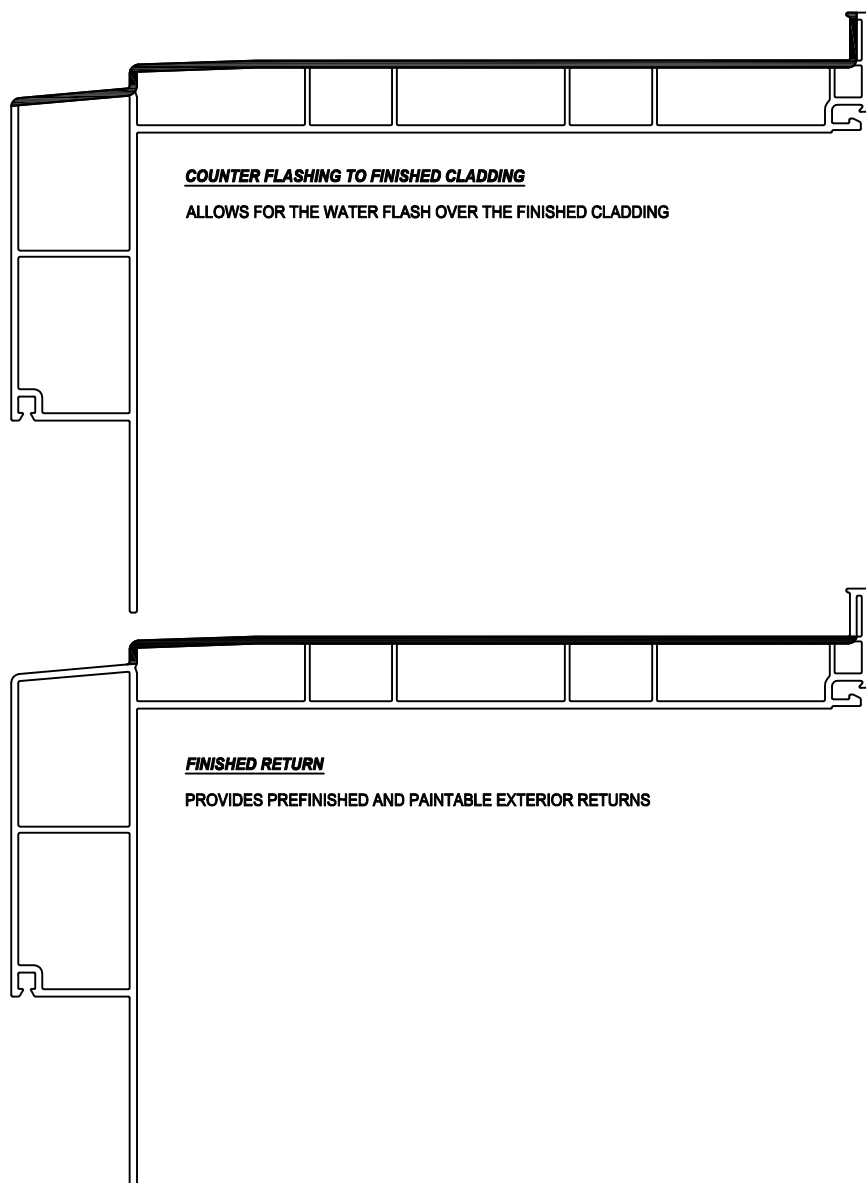

DECO-FLASH ANATOMY (FC SERIES)

DECO-FLASH
4717 Oakfair Blvd.
Tampa, FL. 33610
Ph: 813-397-2827
www.deco-flash.com

This document and the information contained is owned by and proprietary to Deco-Flash. By receipt hereof, the holder agrees not to use the information, disclose it to any third parties nor reproduce this document without the prior written consent of Deco-Flash, and agrees to return this document forthwith upon request.

TOLERANCES X.XX ± 0.015 X.XXX ± 0.010 X.XXXX ± 0.005 DO NOT SCALE DRAWING ALL DIMENSIONS ARE IN INCHES U.S.S.		CUSTOMER: DECO-FLASH			
		PART: DECO-FLASH ANATOMY (FC SERIES)			
SIZE: 17x11	COLOUR: VARIOUS	MATERIAL: RIGID PVC	AREA: - 2	TOOL NO.: -	DATE: 10-01-2016
SHEET: 1 of 1	DRAWN BY: -	SCALE: 1 - 2	VOLUME: -	PART NO.: -	DWG NO.: FC ANATOMY