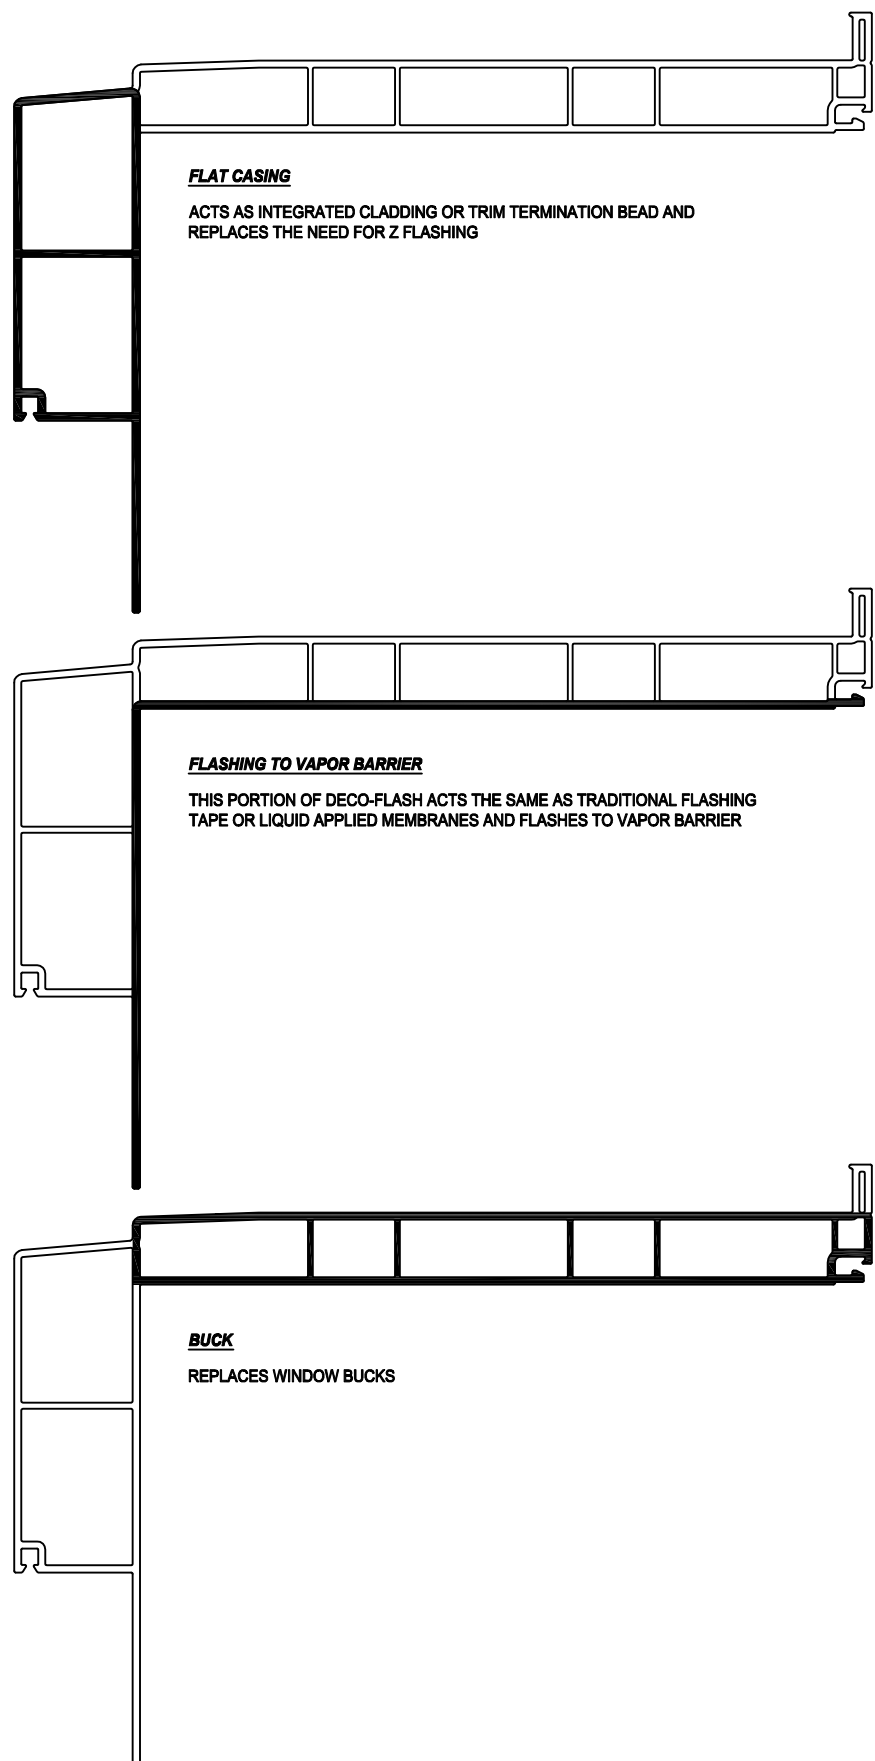

DECO-FLASH ANATOMY (FC SERIES)

DECO-FLASH
4717 Oakfair Blvd.
Tampa, FL. 33610
Ph: 813-397-2827
www.deco-flash.com

This document and the information contained is owned by and proprietary to Deco-Flash. By receipt hereof, the holder agrees not to use the information, disclose it to any third parties nor reproduce this document without the prior written consent of Deco-Flash, and agrees to return this document forthwith upon request.

TOLERANCES X.XX ± 0.015 X.XXX ± 0.010 X.XXXX ± 0.005 <small>DO NOT SCALE DRAWING ALL DIMENSIONS ARE IN INCHES U.S.S.</small>		CUSTOMER: DECO-FLASH			
		PART: DECO-FLASH ANATOMY (FC SERIES)			
SIZE: 17x11	COLOUR: VARIOUS	MATERIAL: RIGID PVC	AREA: - 2	TOOL NO.: -	DATE: 10-01-2016
SHEET: 1 of 1	DRAWN BY: -	SCALE: 1 - 2	VOLUME: -	PART NO.: -	DWG NO.: FC ANATOMY